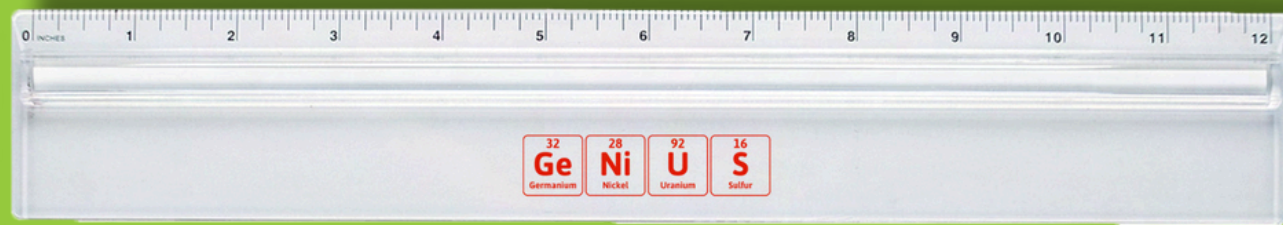

30103 SLEEK SILICONE POUCH

9477 CLEAR ZIPPERED PENCIL POUCH

1606 FLIP CALCULATOR

65042 SCHOLAR RPET JOURNAL

55229 PUSH POP PENCIL CASE

55241 - 12" BAMBOO RULER

CONTENTS NOT INCLUDED

**95245 BACK TO SCHOOL
ESSENTIALS KIT • Kit Includes 9474
Zippered Pencil Case, 1640 Plastic
12" Ruler With**