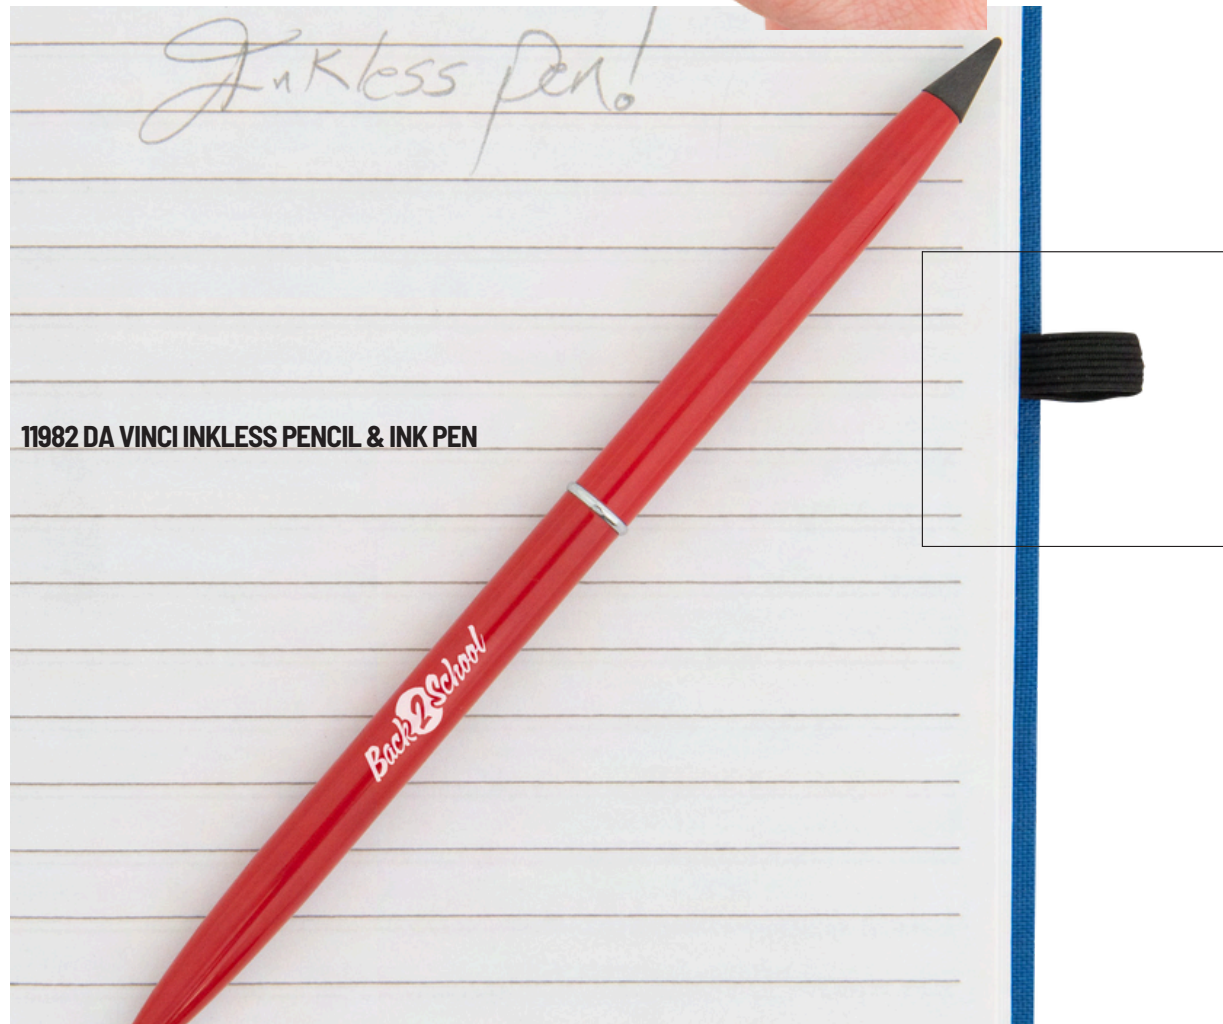

STATIONARY AND SCHOOL SUPPLIES

11982 DA VINCI INKLESS PENCIL & INK PEN