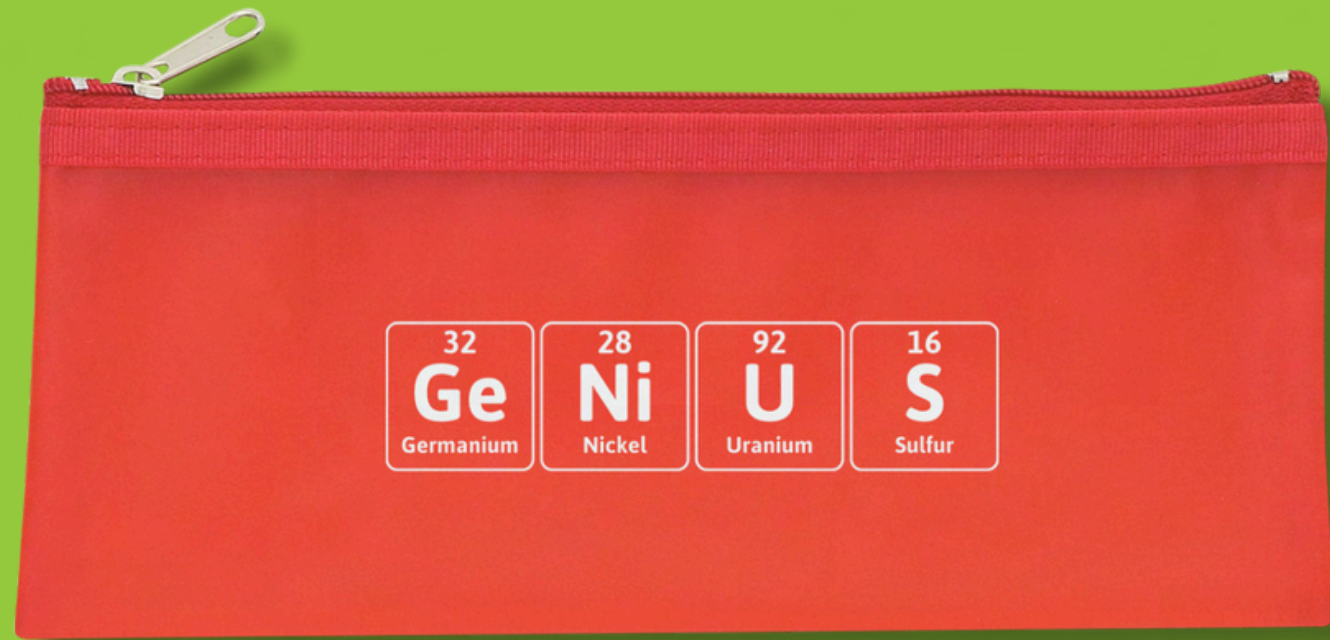

30103 SLEEK SILICONE POUCH

9477 CLEAR ZIPPERED PENCIL POUCH

1606 FLIP CALCULATOR

65042 SCHOLAR RPET JOURNAL

55229 PUSH POP PENCIL CASE

55241 - 12" BAMBOO RULER

CONTENTS NOT INCLUDED

**95245 BACK TO SCHOOL
ESSENTIALS KIT • Kit Includes 9474
Zippered Pencil Case, 1640 Plastic
12" Ruler With**