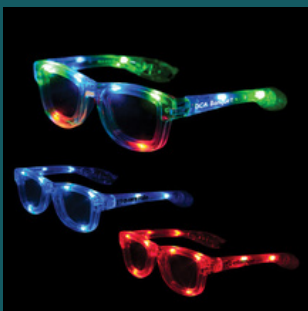

Orange Flashing Coil Tube Bracelet

#LIT312

Our flashing spiral tube bracelet features bright LEDs and fits all wrists! This unique led bracelet is designed not to close so that it can fit any size wrist and can be used for many different decoration ideas.

Prime Line Basketball Kick Sack

#EAC-RL23

These bean-filled sacks (miniature kick balls you keep from hitting the ground) test the agility of young and old alike! Designed to look like a basketball
Great for playing hackey sack, juggling or use as a stress reliever

Neon Sport Sunglasses

#S7744

Light Up Iconic Glasses

#LEDISG

These high quality, Iconic sunglasses light up! Add your logo and give them out at the next company event or fundraiser. One size fits most adults. Clear glasses light up rainbow. Available in blue (S70588X), red (S70589X), and multicolor (S70440X).